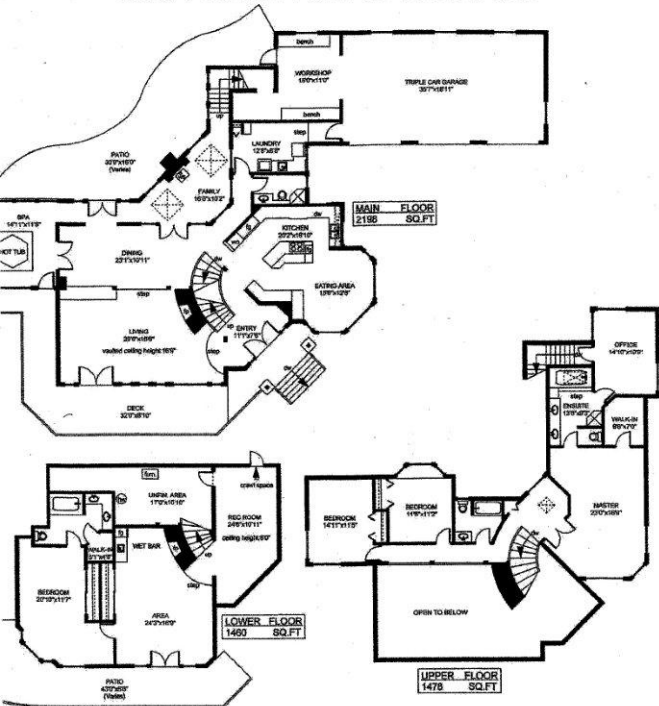

8880 PARK PACIFIC TERRACE

	FINISHED SQ. FT.	UNFINISHED SQ. FT.	TOTAL SQ. FT.
MAIN	2198	0	2198
UPPER	1478	0	1478
LOWER	1200	293	1493
TOTAL	4876	293	5169
GARAGE	0	891	891
DECK	0	430	430
PATIOS	0	538	538